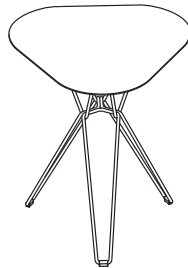

The Tio Collection consists of chairs, stools and tables in steel wire to be used both indoors and outdoors. The Tio Chair, Tio Easy Chair and Tio Barstool are stackable up to twelve pieces. Tio Tables come in four heights and offer a large selection of table tops, materials and sizes.

"The design for "Tio" was the end result of a few months of thinking, sketching and sculpting. My point of departure was to arrange a fan of wires into a comfortable seat and then connect them in a straightforward and logical frame, which minimized the amount of steel used. So really the appeal comes from pragmatic thinking, executed within the restraints of the materials characteristics and according to an industrial production process. Sounds clinical, but the result is something I find very pleasing. For those who find steel wires too hard, we have developed an seat pad to give extra comfort during long dining sessions" – says designer Chris Martin.

TIO SPECIFICATION

TIO TABLE - SMALL

LOW/CAFÉ TABLE WITH TRIANGULAR, ROUND OR OVAL TABLE TOPS IN METAL, LAMINATE OR CARRARA MARBLE. BASE IN GALVANIZED STEEL COVERED WITH A POLYESTER POWDER COAT.

BASE ART NO: SC 101 XX 00
TOP ART NO: SC 05 XX 00
(REPLACE XX WITH COLOUR CODE)

W 610
D 580
H 420

BASE ART NO: SC 102 XX 00
TOP ART NO: SC 05 XX 00
(REPLACE XX WITH COLOUR CODE)

W 610
D 580
H 720

BASE ART NO: SC 101 XX 00
TOP ART NO: SC 02 XX 00
(REPLACE XX WITH COLOUR CODE)

Ø 600
H 420