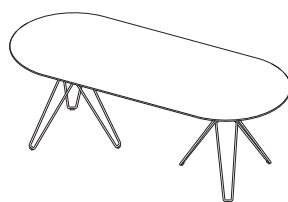

The Tio Collection consists of chairs, stools and tables in steel wire to be used both indoors and outdoors. The Tio Chair, Tio Easy Chair and Tio Barstool are stackable up to twelve pieces. Tio Tables come in four heights and offer a large selection of table tops, materials and sizes.

W 1750
D 700
H 720

TIO SPECIFICATION

TIO TABLE - MEDIUM

LOW/CAFÉ/BAR TABLE WITH TRIANGULAR (H1100), ROUND OR OVAL TABLE TOPS IN METAL, LAMINATE OR CARRARA MARBLE. BASE IN GALVANIZED STEEL COVERED WITH A POLYESTER POWDER COAT.

Ø 750
H 1100

BASE ART NO: SC 103 XX 00 (2PCS)
TOP ART NO: SC 09 XX 00
(REPLACE XX WITH COLOUR CODE)

W 2100
D 900
H 380

BASE ART NO: SC 104 XX 00 (2PCS)
TOP ART NO: SC 09 XX 00
(REPLACE XX WITH COLOUR CODE)

W 2100
D 900
H 720

TIO SPECIFICATION

TIO TABLE - LARGE

COFFEE/DINING TABLE WITH SQUARE, ROUND OR OVAL TABLE TOPS IN METAL, LAMINATE OR CARRARA MARBLE. BASE IN GALVANIZED STEEL COVERED WITH A POLYESTER POWDER COAT.