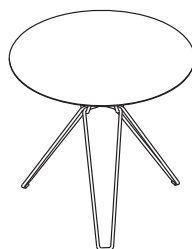

BASE ART NO: SC 104 XX 00
TOP ART NO: SC 03 XX 00
(REPLACE XX WITH COLOUR CODE)

Ø 750
H 720