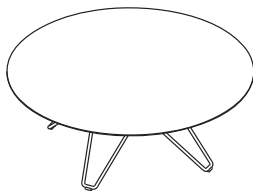

TIO TABLE - LARGE

COFFEE/DINING TABLE WITH SQUARE, ROUND OR OVAL TABLE TOPS IN METAL, LAMINATE OR CARRARA MARBLE. BASE IN GALVANIZED STEEL COVERED WITH A POLYESTER POWDER COAT.

BASE ART NO: SC 106 XX 00
TOP ART NO: SC 04 XX 00
(REPLACE XX WITH COLOUR CODE)

Ø 1000
H 380