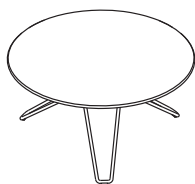

TIO SPECIFICATION

TIO TABLE - SMALL

LOW/CAFÉ TABLE WITH TRIANGULAR, ROUND OR OVAL TABLE TOPS IN METAL, LAMINATE OR CARRARA MARBLE. BASE IN GALVANIZED STEEL COVERED WITH A POLYESTER POWDER COAT.

BASE ART NO: SC 101 XX 00
TOP ART NO: SC 05 XX 00
(REPLACE XX WITH COLOUR CODE)

W 1750
D 700
H 720

TIO SPECIFICATION

TIO TABLE - MEDIUM

LOW/CAFÉ/BAR TABLE WITH TRIANGULAR (H1100), ROUND OR OVAL TABLE TOPS IN METAL, LAMINATE OR CARRARA MARBLE. BASE IN GALVANIZED STEEL COVERED WITH A POLYESTER POWDER COAT.

BASE ART NO: SC 103 XX 00
TOP ART NO: SC 03 XX 00
(REPLACE XX WITH COLOUR CODE)

Ø 750
H 380

BASE ART NO: SC 104 XX 00
TOP ART NO: SC 03 XX 00
(REPLACE XX WITH COLOUR CODE)

Ø 750
H 720

BASE ART NO: SC 105 XX 00
TOP ART NO: SC 03 XX 00
(REPLACE XX WITH COLOUR CODE)

W 2100
D 900
H 720

TIO SPECIFICATION

TIO TABLE - LARGE

COFFEE/DINING TABLE WITH SQUARE, ROUND OR OVAL TABLE TOPS IN METAL, LAMINATE OR CARRARA MARBLE. BASE IN GALVANIZED STEEL COVERED WITH A POLYESTER POWDER COAT.