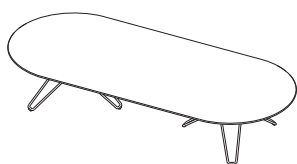

BASE ART NO: SC 103 XX 00 (2PCS)
TOP ART NO: SC 09 XX 00
(REPLACE XX WITH COLOUR CODE)

W 2100
D 900
H 380