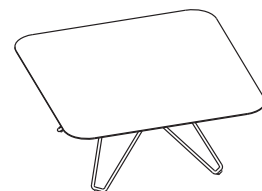

BASE ART NO: SC 106 XX 00
TOP ART NO: SC 07 XX 00
(REPLACE XX WITH COLOUR CODE)

W 850
D 850
H 380