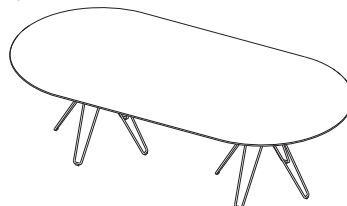

W 2100
D 900
H 720

TIO SPECIFICATION

TIO TABLE - LARGE

COFFEE/DINING TABLE WITH SQUARE, ROUND OR OVAL TABLE TOPS IN METAL, LAMINATE OR CARRARA MARBLE. BASE IN GALVANIZED STEEL COVERED WITH A POLYESTER POWDER COAT.

W 850
D 850
H 380

BASE ART NO: SC 107 XX 00
TOP ART NO: SC 07 XX 00
(REPLACE XX WITH COLOUR CODE)

W 850
D 850
H 720

BASE ART NO: SC 107 XX 00 (2PCS)
TOP ART NO: SC 10 XX 00
(REPLACE XX WITH COLOUR CODE)

W 2600
D 1300
H 720

TIO SPECIFICATION

TIO TRAY - ROUND Ø 600 - WOOD

LIFT OFF TRAY, SUITABLE FOR USE WITH Ø 600 TIO AND ODETTE TABLES.

ART NO: TI 52 XXX 00
(REPLACE XX WITH COLOUR CODE)

Ø 600
H 36

TIO SPECIFICATION

TIO COLLECTION												
HEIGHT (CM)	METAL TABLE TOP				LAMINATE TABLE TOP				MARBLE TABLE TOP			
	38	42	72	110	38	42	72	110	38	42	72	110
 Ø 60		SC-02 SC-101	SC-02 SC-102	SC-02 SC-105		SC-02 SC-101	SC-02 SC-102	SC-02 SC-105		SC-02 SC-101	SC-02 SC-102	SC-02 SC-105
 Ø 75	SC-03 SC-103		SC-03 SC-104	SC-03 SC-105	SC-03 SC-103		SC-03 SC-104	SC-03 SC-105	SC-03 SC-103		SC-03 SC-104	SC-03 SC-105
 Ø 100	SC-04 SC-106		SC-04 SC-107		SC-04 SC-106		SC-04 SC-107		SC-04 SC-106		SC-04 SC-107	
 61 X 58		SC-05 SC-101	SC-05 SC-102	SC-05 SC-105		SC-05 SC-101	SC-05 SC-102	SC-05 SC-105		SC-05 SC-101	SC-05 SC-102	SC-05 SC-105
 85 X 85	SC-07 SC-106		SC-07 SC-107		SC-07 SC-106		SC-07 SC-107		SC-07 SC-106		SC-07 SC-107	
 70 X 175		SC-08 SC-101 SC-101	SC-08 SC-102 SC-102	SC-08 SC-105 SC-105		SC-08 SC-101 SC-101	SC-08 SC-102 SC-102	SC-08 SC-105 SC-105				
 90 X 210					SC-09 SC-103 SC-103		SC-09 SC-104 SC-104	SC-09 SC-105 SC-105				
 130 X 260					SC-10 SC-106 SC-106		SC-10 SC-107 SC-107					