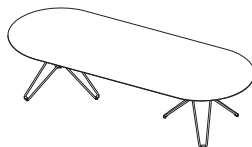

BASE ART NO: SC 101 XX 00 (2PCS)
TOP ART NO: SC 08 XX 00
(REPLACE XX WITH COLOUR CODE)

W 1750
D 700
H 420