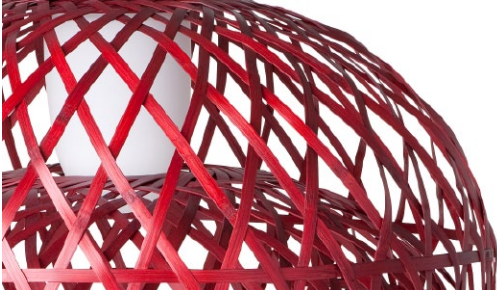

m o o o i[®]

Emperor table lamp

Once upon a time an Asian emperor received as a gift a nightingale. The charming bird sang so beautifully that the emperor always wanted it by his side. He placed the nightingale a majestic hand woven bamboo cage in the imperial chambers and listened, enchanted, to the magic sound...

Designer	Neri & Hu
Year of design	2009
Material	Bamboo rattan cage shade, glass diffuser and Zamac base with steel frame.
Additional	Each cage is woven by hand and therefore has a unique character. Touch dimmer on table lamp operated by touching the stem.

Detailing

The Emperor has a glass diffuser, that creates a very warm glow of light.

Please refer to the manual for more information

Colour

Red
RAL 3004

Black
RAL 9005

Technical

G9 x I