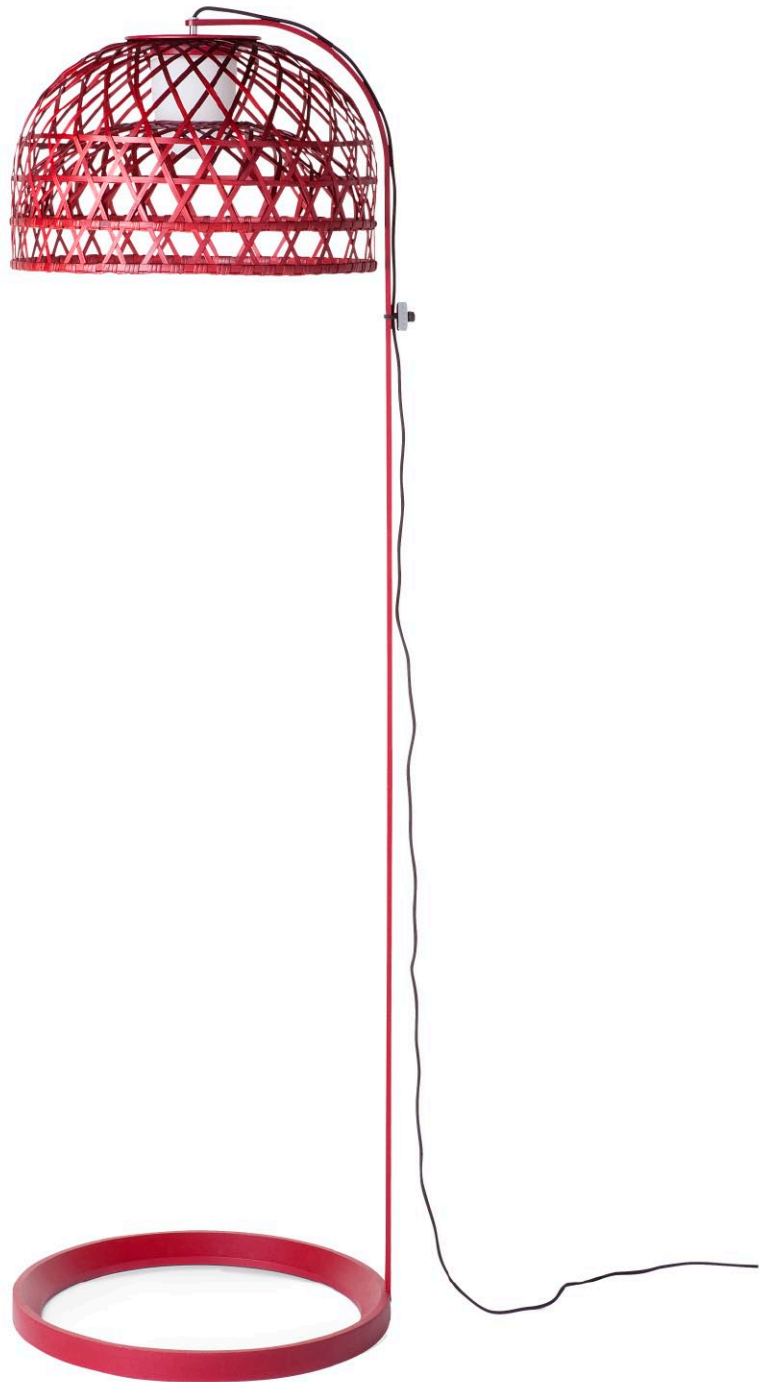

m o o o i[®]

Emperor floor lamp

Once upon a time an Asian emperor received as a gift a nightingale. The charming bird sang so beautifully that the emperor always wanted it by his side. He placed the nightingale in a majestic hand woven bamboo cage in the imperial chambers and listened, enchanted, to the magic sound...

Designer	Neri & Hu
Year of design	2009
Material	Bamboo rattan cage shade, glass diffuser and Zamac base with steel frame.
Additional	Each cage is woven by hand and therefore has a unique character. In-line foot dimmer on floor lamp. The base, stem and shade are packed separately and has to be mounted by hand.

Detailing

The Emperor has a glass diffuser, that creates a very warm glow of light.

Please refer to the manual for more information

Colour

Red
RAL 3004

Black
RAL 9005

Technical

G9 x I

m o o o i[®]

Main dimensions

53cm | 20.9"

180cm | 70.9"