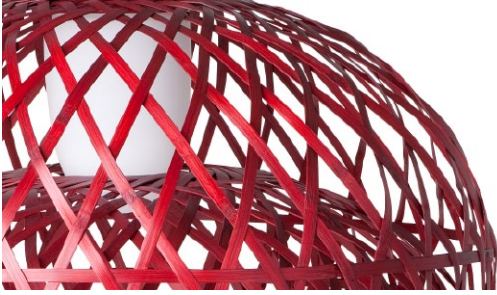

m o o o i[®]

Emperor floor lamp

Once upon a time an Asian emperor received as a gift a nightingale. The charming bird sang so beautifully that the emperor always wanted it by his side. He placed the nightingale in a majestic hand woven bamboo cage in the imperial chambers and listened, enchanted, to the magic sound...

Designer	Neri & Hu
Year of design	2009
Material	Bamboo rattan cage shade, glass diffuser and Zamac base with steel frame.
Additional	Each cage is woven by hand and therefore has a unique character. In-line foot dimmer on floor lamp. The base, stem and shade are packed separately and has to be mounted by hand.

Detailing

The Emperor has a glass diffuser, that creates a very warm glow of light.

Please refer to the manual for more information

Colour

Red
RAL 3004

Black
RAL 9005

Technical

G9 x I